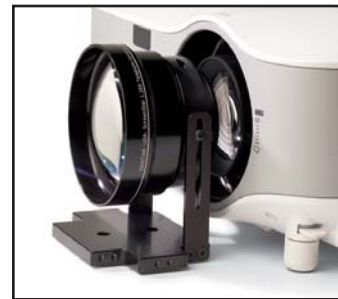

### HD Image Quality for More Image Impact

Navitar now offers High Definition ScreenStar wide-angle conversion lenses, designed especially to match the performance of today's HD projectors. There is absolutely no loss of HD quality in the conversion, which results in the best possible image for the user.

### First in Their Class

These lenses are the first available HD conversion lenses in the industry and as with all of our ScreenStar lenses, provide the functionality to either increase image size or throw distance simply by placing the lens in front of the existing prime lens.

The first lenses released in the lineup are the 0.8X and 0.65X HD ScreenStars. A stabilizing leg that anchors to a table or shelf is included with each lens and optional ceiling mounts are available separately.